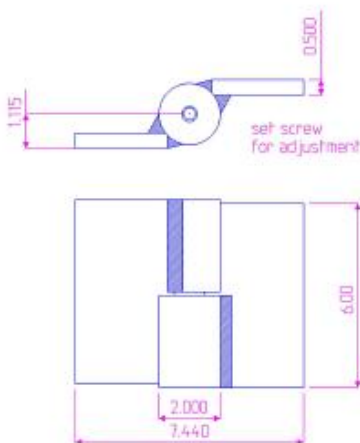

6" x 7 7/16" Heavy Duty Half Mortise Hinge

Model Number: 2100LH-316 Half Mortise

Price: \$ 970

- Application: Half Mortise
- Type: Left-Hand
- Material Type: 316L Stainless Steel
- Maximum Door Weight: 4,000 lbs.
- Maximum Radial Load: 1,630 lbs.
- Mount: Weld-On or Bolt-On
- Approximate Width: 7 7/16"
- Height: 6"
- Weight: 13 lbs.
- Finish: Plain
- Service: Heavy Duty